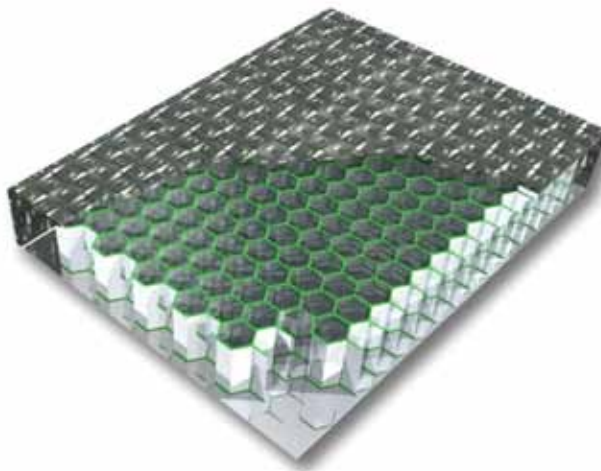

textured metals for elevator cab and entrances

surfaces that
move
emotions

making the first impression
the best impression
with surfaces that highlight and soften

 **RIGIDIZED**®**METALS**
CORPORATION

look

The look that stays that way.

Textures that hide fingerprints and scratches while still providing a soft glow to the surfaces for today and years

construction

We can provide laminated panels to fit your requirements with cores and adhesives to meet the high demands of our

Our fabrication department can provide forming operations to create complete panels, including formed corners, if desired.

selection

In addition to our classic Rigidized® 5.WL, a wide variety of textures ensures you can get the look you desire. A large selection of materials and gauges gives you the performance you